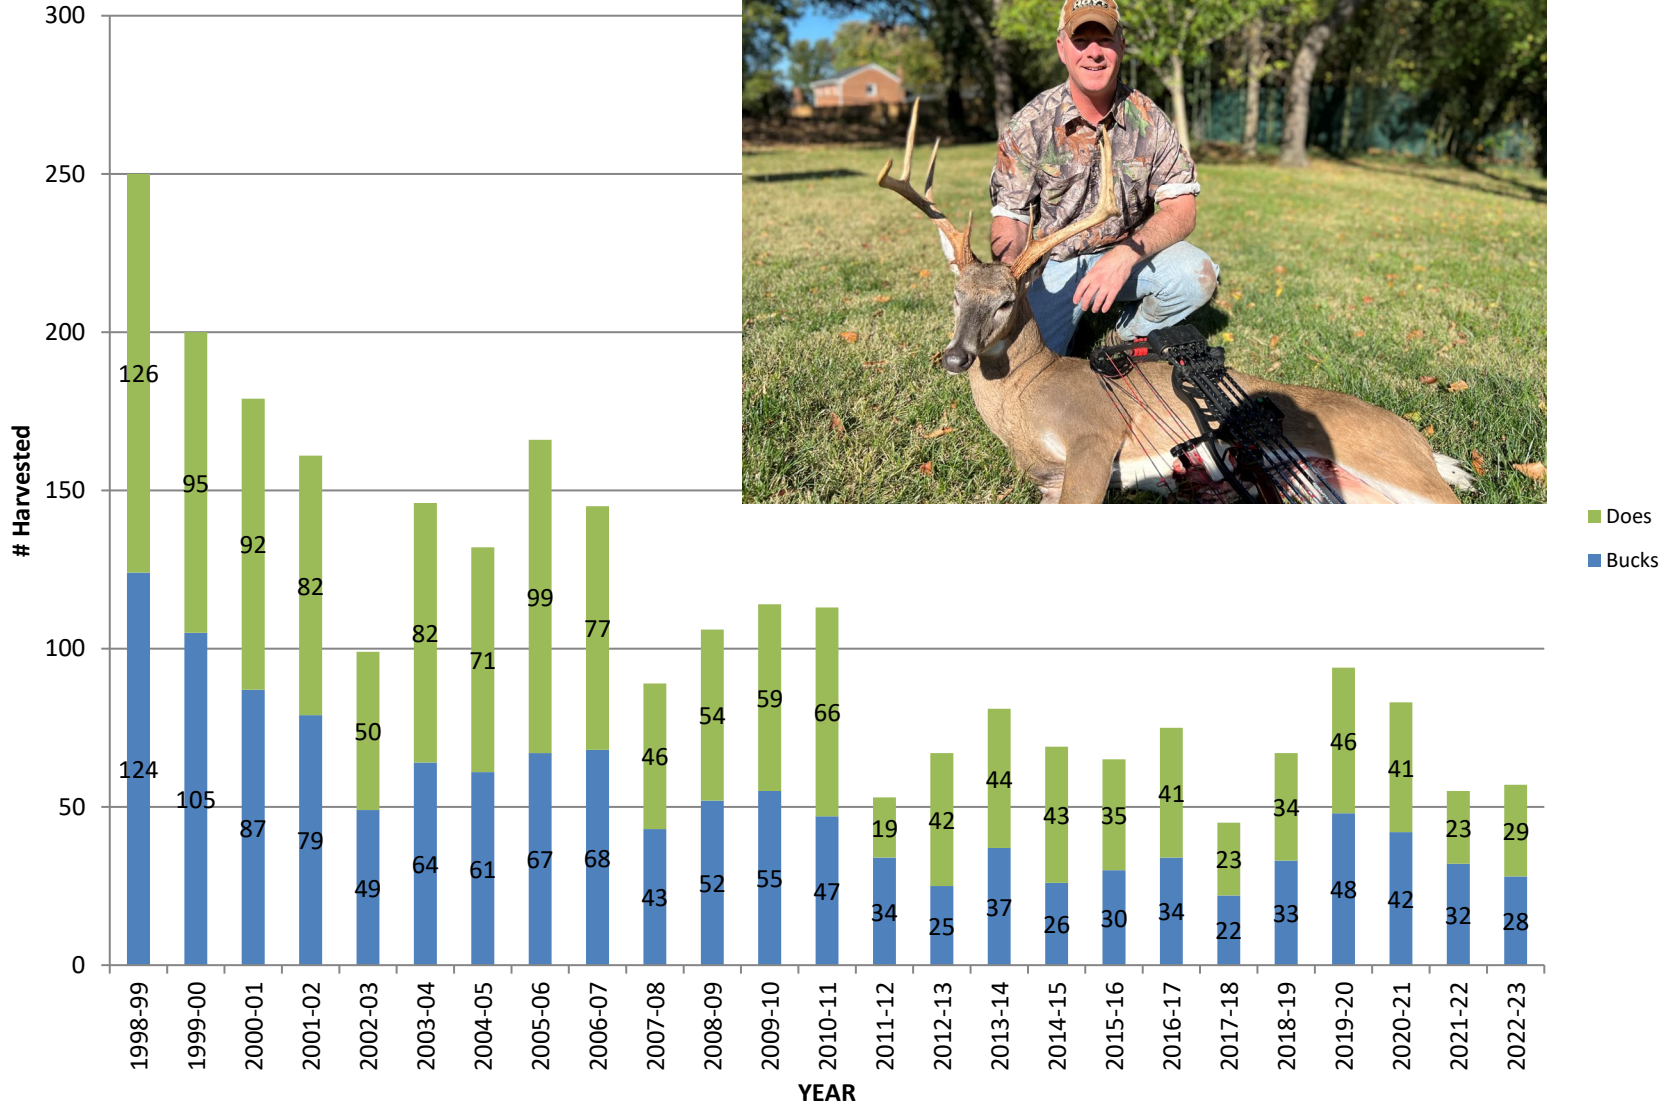

Ft. Belvoir Hunting Program

Harvest Data

Kevin Walter

Natural Resources Specialist

Ft. Belvoir- Conservation Branch

September 2023

Total Harvest

Harvest by Area 1998- Present

Total

Deer Harvest by Area 2018-2023

Area	Total Deer (Bucks and Does)
T6B	22
H15	21
R2B	20
F4	19
W1	16

Area	Bucks
H15	14
T6B	11
R2B/T8/W1	10
F4	9

Area	Trophy Bucks (7+ Points)
T8	8
R2B/T6B	7
T17/W3	6
F4/H15/W1/N2	5

QDM Trophies	
T8	8
T6B	7
T17	6
W3	6
W1	5

NonQDM Trophies	
R2B	7
H15	5
F4	5
N2	5
F3/W4	3

Daily Buck Harvest 1998-present

Total

Nov 10

■ Total

Top Harvest Days 2018-2023

Highest Total Daily Buck Harvest	
Day	#
Nov 8/13	8
Oct 31	6
Nov 3/7/9	6

When should I hunt?
 When is the rut?
 When should I take vacation?

Highest Total Daily Deer Harvest	
Day	#
Nov 3	11
Nov 13	10
Nov 12	8
Oct 31/Nov 8	7

Highest Total Daily Trophy Harvest (7+ points)	
Nov 2/3/8	5
Nov 7/13/14	4