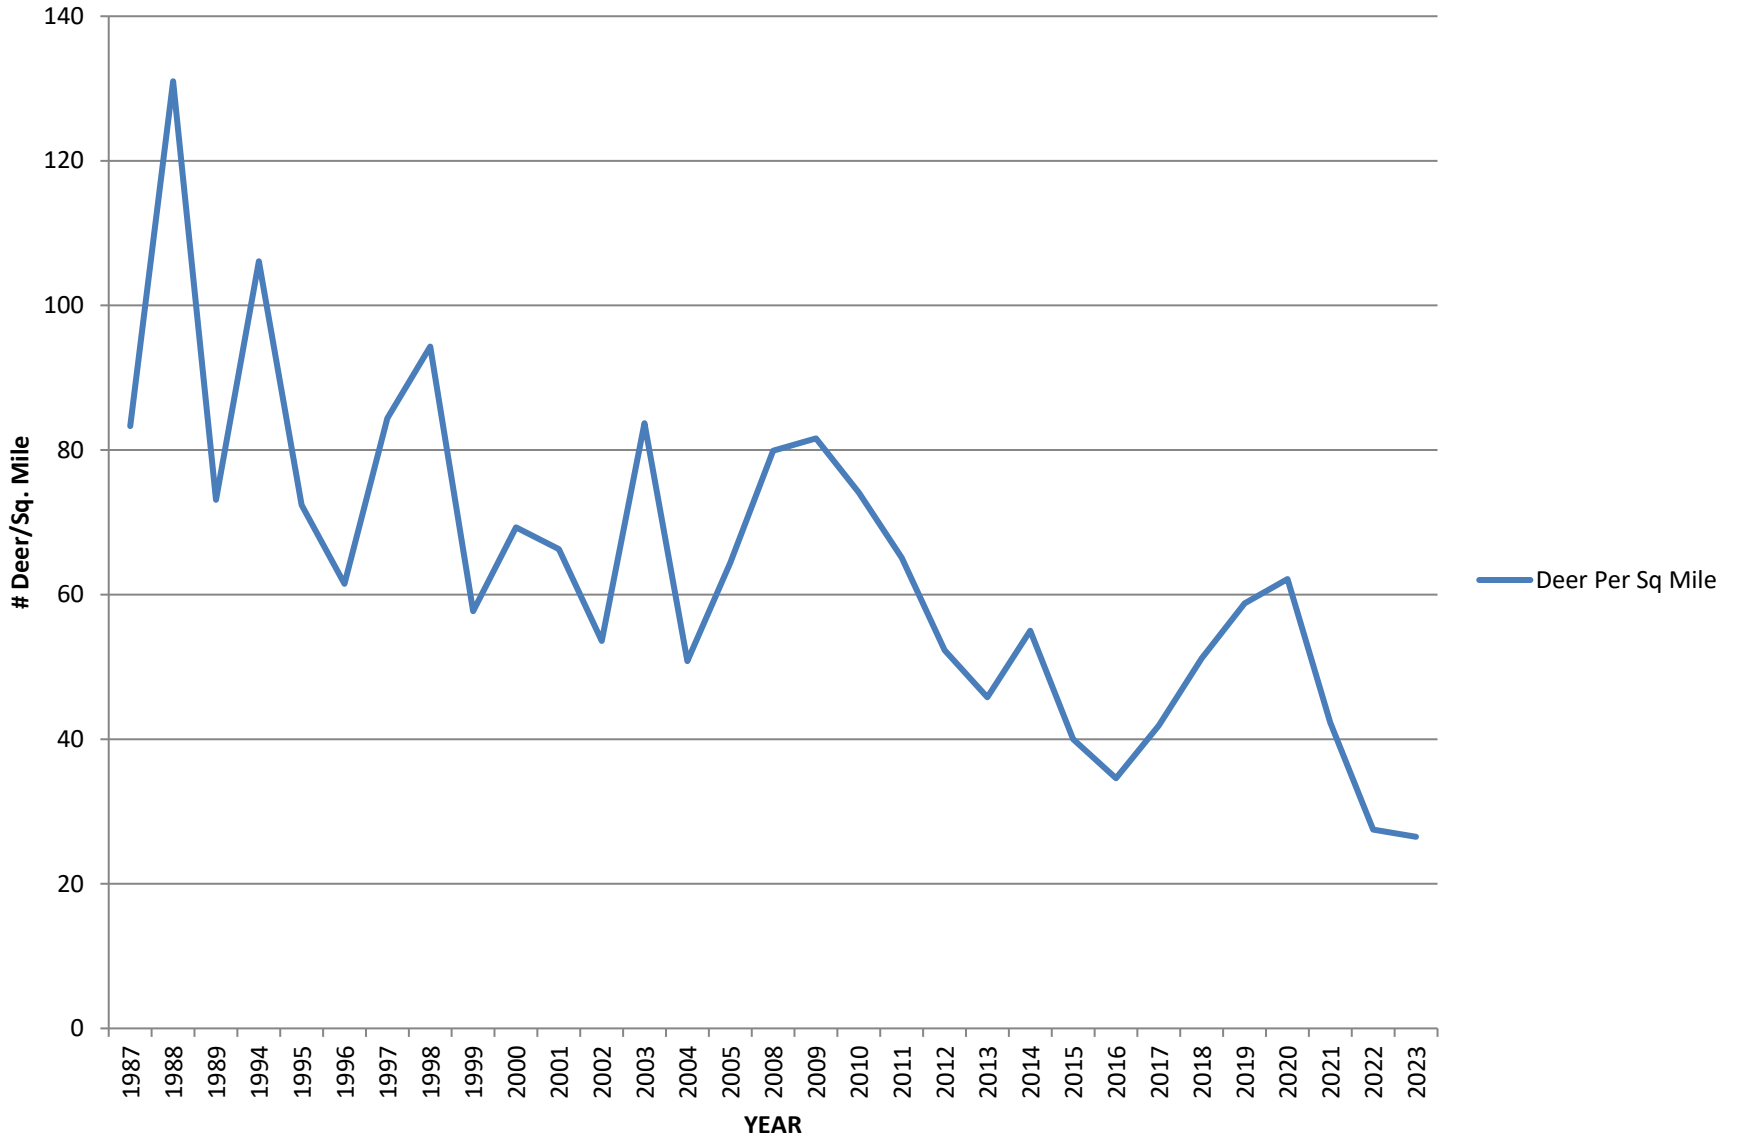

Population Estimate 1987-2023

Deer/Sq. Mile