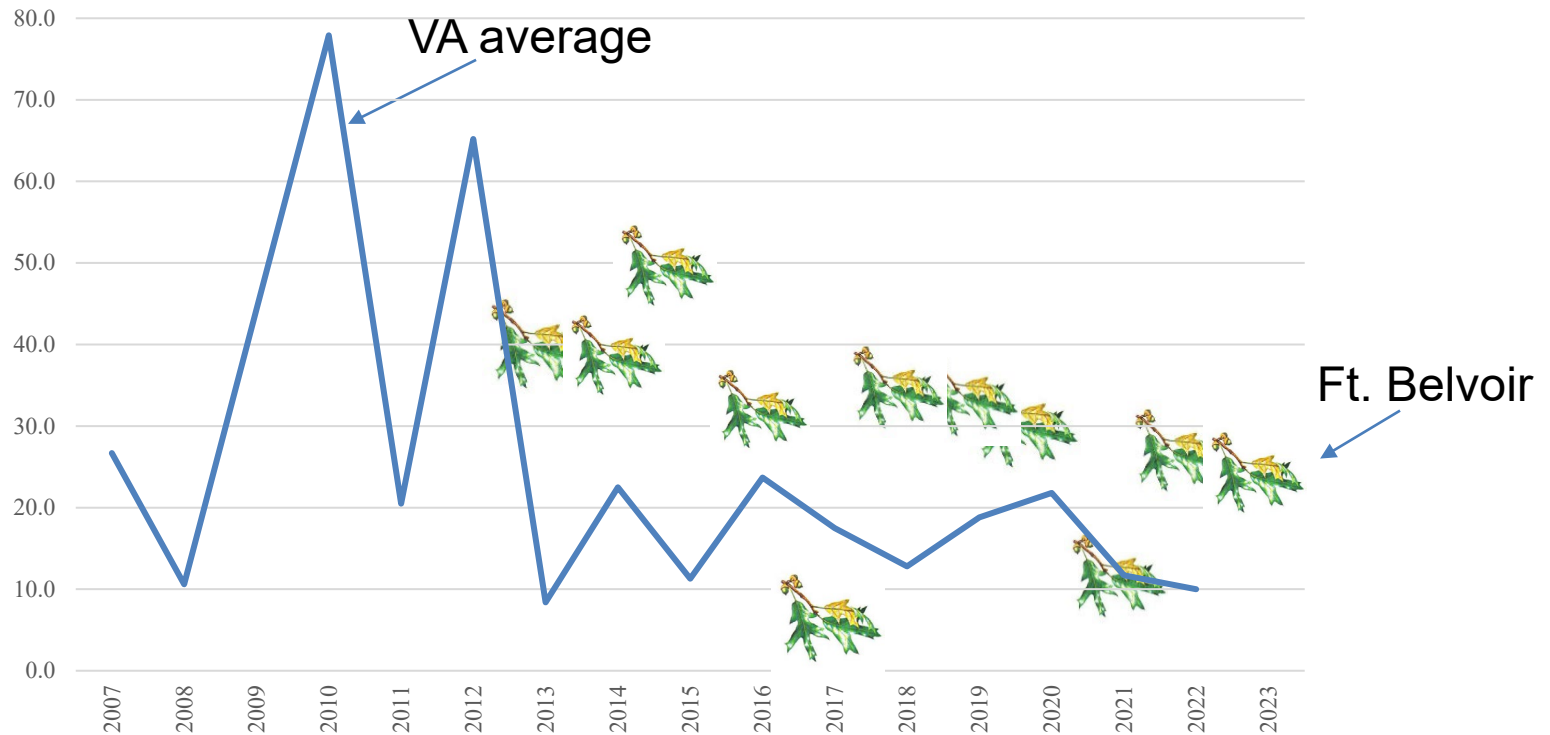

Total

Deer Harvest by Area 2018-2023

Area	Total Deer (Bucks and Does)
T6B	22
H15	21
R2B	20
F4	19
W1	16

Area	Bucks
H15	14
T6B	11
R2B/T8/W1	10
F4	9

Area	Trophy Bucks (7+ Points)
T8	8
R2B/T6B	7
T17/W3	6
F4/H15/W1/N2	5

When should I hunt?
 When is the rut?
 When should I take vacation?

Highest Total Daily Deer Harvest	
Day	#
Nov 3	11
Nov 13	10
Nov 12	8
Oct 31/Nov 8	7

Highest Total Daily Trophy Harvest (7+ points)	
Nov 2/3/8	5
Nov 7/13/14	4

Population Estimate 1987-2023

Deer/Sq. Mile

Mast Survey- Virginia

Red Oak Group

Percent of crown with acorns

White Oak Group

Percent
of
crown
with
acorns

Ft. Belvoir