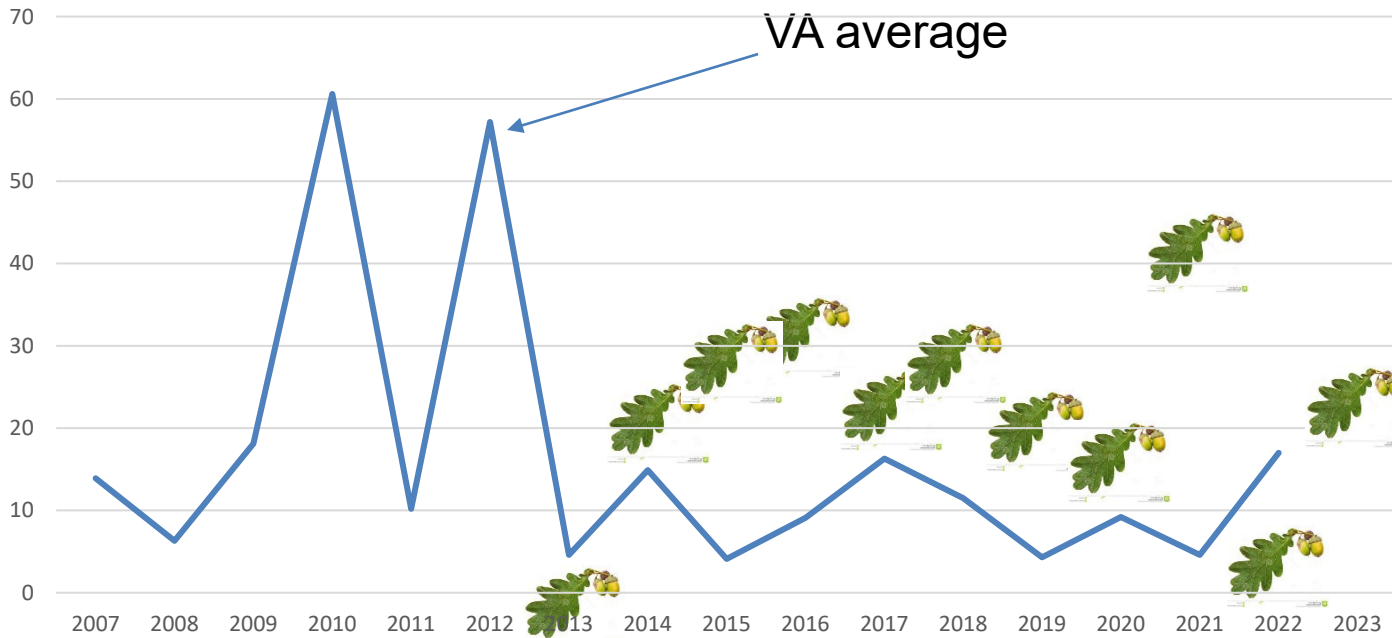

When should I hunt?
 When is the rut?
 When should I take vacation?

Highest Total Daily Deer Harvest	
Day	#
Nov 3	11
Nov 13	10
Nov 12	8
Oct 31/Nov 8	7

Highest Total Daily Trophy Harvest (7+ points)	
Nov 2/3/8	5
Nov 7/13/14	4

Population Estimate 1987-2023

Deer/Sq. Mile

Mast Survey- Virginia

Red Oak Group

Percent of crown with acorns

White Oak Group

Percent
of
crown
with
acorns

Ft. Belvoir