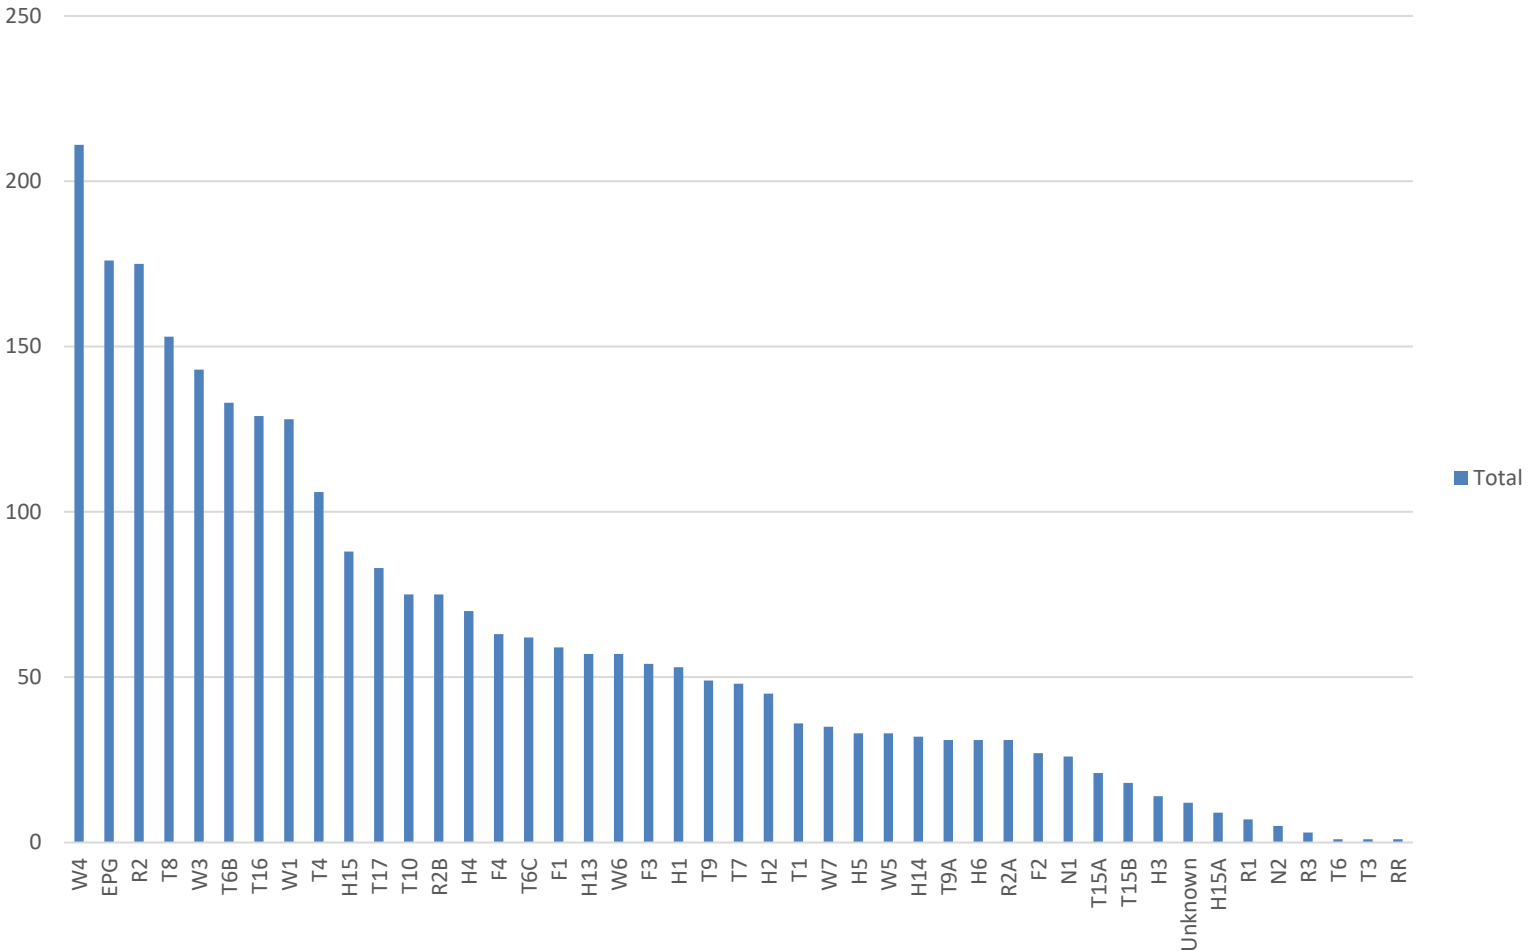

Total

Deer Harvest by Area 2018-2023

Area	Total Deer (Bucks and Does)
T6B	22
H15	21
R2B	20
F4	19
W1	16

Area	Bucks
H15	14
T6B	11
R2B/T8/W1	10
F4	9

Area	Trophy Bucks (7+ Points)
T8	8
R2B/T6B	7
T17/W3	6
F4/H15/W1/N2	5

*Areas in **RED** are QDM areas.

Buck Harvest QDM vs Non-QDM 2018-2023

Bucks QDM	
T6B	11
W1	10
T8	10
W3	8
T17	7
T4	6
T6C	5
W6	4
T1/T9A	3

Bucks NonQDM	
H15	14
R2B	10
F4	9
F3	8
W4	8
N2	8
H14	5
H4	5
H1	4

Top Trophy Buck Areas 2018-2023 (7+ points or better)

When should I hunt?
 When is the rut?
 When should I take vacation?

Highest Total Daily Deer Harvest	
Day	#
Nov 3	11
Nov 13	10
Nov 12	8
Oct 31/Nov 8	7

Highest Total Daily Trophy Harvest (7+ points)	
Nov 2/3/8	5
Nov 7/13/14	4