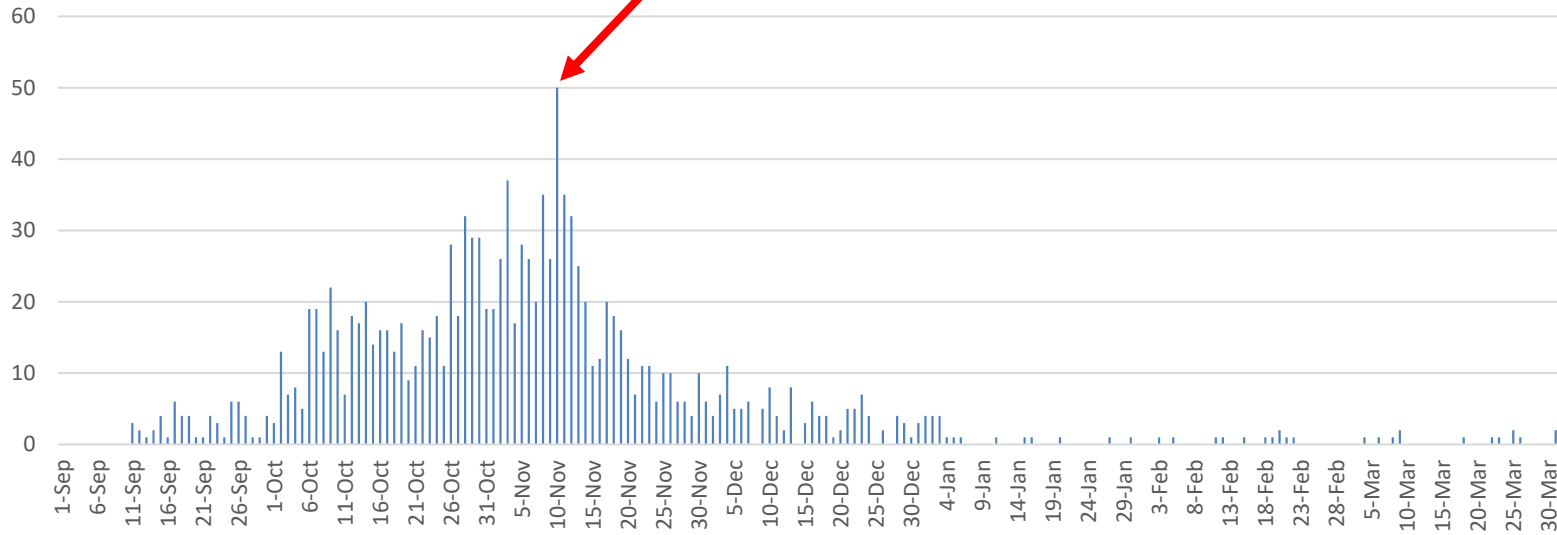

QDM Trophies	
T8	8
T6B	7
T17	6
W3	6
W1	5

NonQDM Trophies	
R2B	7
H15	5
F4	5
N2	5
F3/W4	3

Daily Buck Harvest 1998-present

Total

Nov 10

■ Total

Top Harvest Days 2018-2023

Highest Total Daily Buck Harvest	
Day	#
Nov 8/13	8
Oct 31	6
Nov 3/7/9	6

When should I hunt?
 When is the rut?
 When should I take vacation?

Highest Total Daily Deer Harvest	
Day	#
Nov 3	11
Nov 13	10
Nov 12	8
Oct 31/Nov 8	7

Highest Total Daily Trophy Harvest (7+ points)	
Nov 2/3/8	5
Nov 7/13/14	4